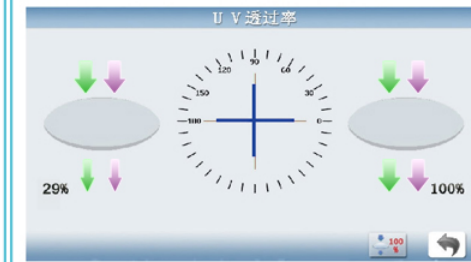

● Precise Dots Mark Device

Fine Material
Precise Assembly
Stable Quality
Long Durability

● Optional Mark Pen

Ink dip or Cartridge type No scratch Lens Surface
Better Effect of Marking Easy Operation

● Frame PH Measure

Put frame to monitor align optical center to the PD which previously taken in advance, then move up and down till the lines meet and get PH

● Hartman Mult Dot Measure Tech

150 dots of Hartman
High Speed CCD
Accurate Precise Measurement
No Abba compensation needed

● UV Tester

UV Test Result
Range from 0% to 100%

● Data Output

1 External USB and 1 RS232 interface, the data can be Synchronized/share with auto phoropter or other optical equipments