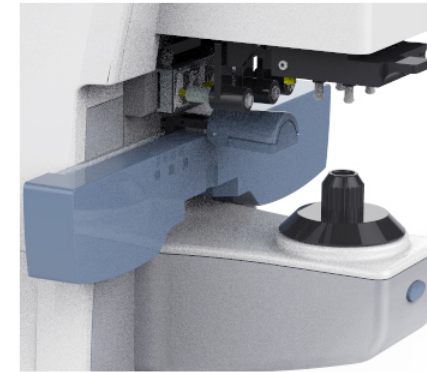

Auto Lensmeter

● Flip TFT Monitor

● Holder

● Lens Beveller

● Lens Sest

● Record Button

● Ink Tank

Featured

● Precise Dots Mark Device

Fine Material
Precise Assembly
Stable Quality
Long Durability

● Optional Mark Pen

Ink dip or Cartridge type No scratch Lens Surface
Better Effect of Marking Easy Operation

● Frame PH Measure

Put frame to monitor align optical center to the PD which previously taken in advance, then move up and down till the lines meet and get PH

● Hartman Mult Dot Measure Tech

150 dots of Hartman
High Speed CCD
Accurate Precise Measurement
No Abba compensation needed

● UV Tester

UV Test Result
Range from 0% to 100%

● Data Output

1 External USB and 1 RS232 interface, the data can be Synchronized/share with auto phoropter or other optical equipments