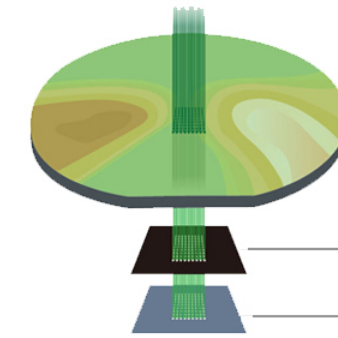

● Precise Dots Mark Device

Fine Material
Precise Assembly
Stable Quality
Long Durability

● Optional Mark Pen

Ink dip or Cartridge type No scratch Lens Surface
Better Effect of Marking Easy Operation

● Frame PH Measure

Put frame to monitor align optical center to the PD which previously taken in advance, then move up and down till the lines meet and get PH

● Hartman Mult Dot Measure Tech

150 dots of Hartman
High Speed CCD
Accurate Precise Measurement
No Abba compensation needed

● UV Tester

UV Test Result
Range from 0% to 100%

● Data Output

1 External USB and 1 RS232 interface, the data can be Synchronized/share with auto phoropter or other optical equipments