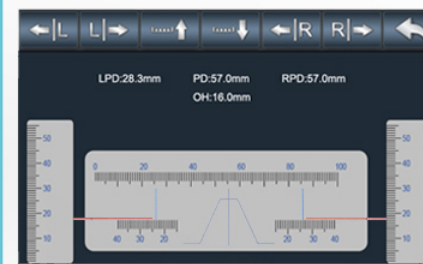

● Precise Dots Mark Device

Fine Material
Precise Assembly
Stable Quality
Long Durability

● Optional Mark Pen

Ink dip or Cartridge type No scratch Lens Surface
Better Effect of Marking Easy Operation

● Frame PH Measure

Put frame to monitor align optical center to the PD which previously taken in advance, then move up and down till the lines meet and get PH

● Hartman Mult Dot Measure Tech

150 dots of Hartman
High Speed CCD
Accurate Precise Measurement
No Abba compensation needed

● UV Tester

UV Test Result
Range from 0% to 100%

● Data Output

1 External USB and 1 RS232 interface, the data can be Synchronized/share with auto phoropter or other optical equipments