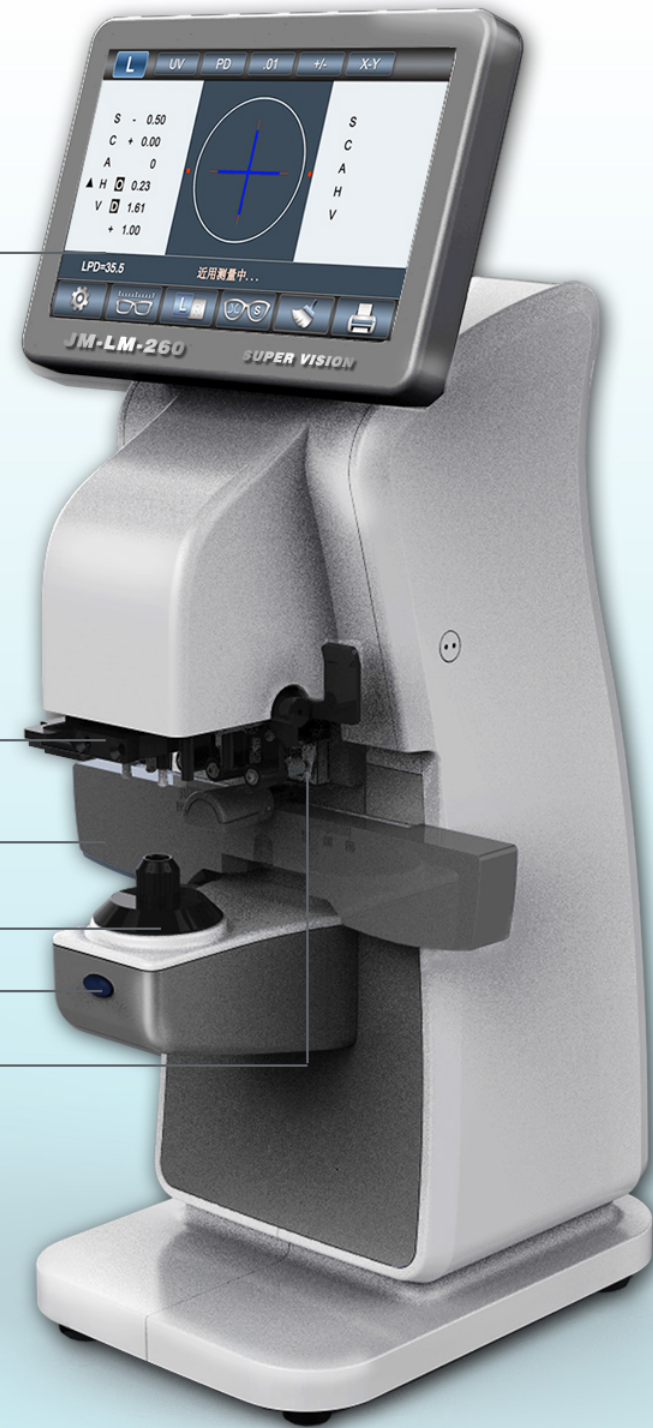

Auto Lensmeter

● Flip TFT Monitor

● Holder

● Lens Beveller

● Lens Sest

● Record Button

● Ink Tank

Featured

● Precise Dots Mark Device

Fine Material
Precise Assembly
Stable Quality
Long Durability

● Optional Mark Pen

Ink dip or Cartridge type No scratch Lens Surface
Better Effect of Marking Easy Operation

● Frame PH Measure

Put frame to monitor align optical center to the PD which previously taken in advance, then move up and down till the lines meet and get PH

● Hartman Mult Dot Measure Tech

150 dots of Hartman
High Speed CCD
Accurate Precise Measurement
No Abba compensation needed

● UV Tester

UV Test Result
Range from 0% to 100%

● Data Output

1 External USB and 1 RS232 interface, the data can be Synchronized/share with auto phoropter or other optical equipments