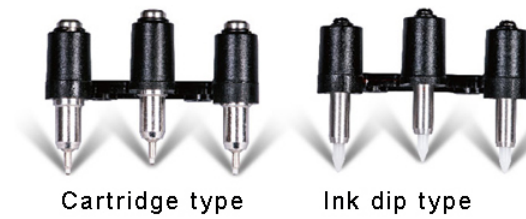

Auto Lensmeter

● Flip TFT Monitor

● Holder

● Lens Beveller

● Lens Sest

● Record Button

● Ink Tank

Featured

● Precise Dots Mark Device

Fine Material
Precise Assembly
Stable Quality
Long Durability

● Optional Mark Pen

Ink dip or Cartridge type No scratch Lens Surface
Better Effect of Marking Easy Operation

● Frame PH Measure

Put frame to monitor align optical center to the PD which previously taken in advance, then move up and down till the lines meet and get PH

● Hartman Mult Dot Measure Tech

150 dots of Hartman
High Speed CCD
Accurate Precise Measurement
No Abba compensation needed